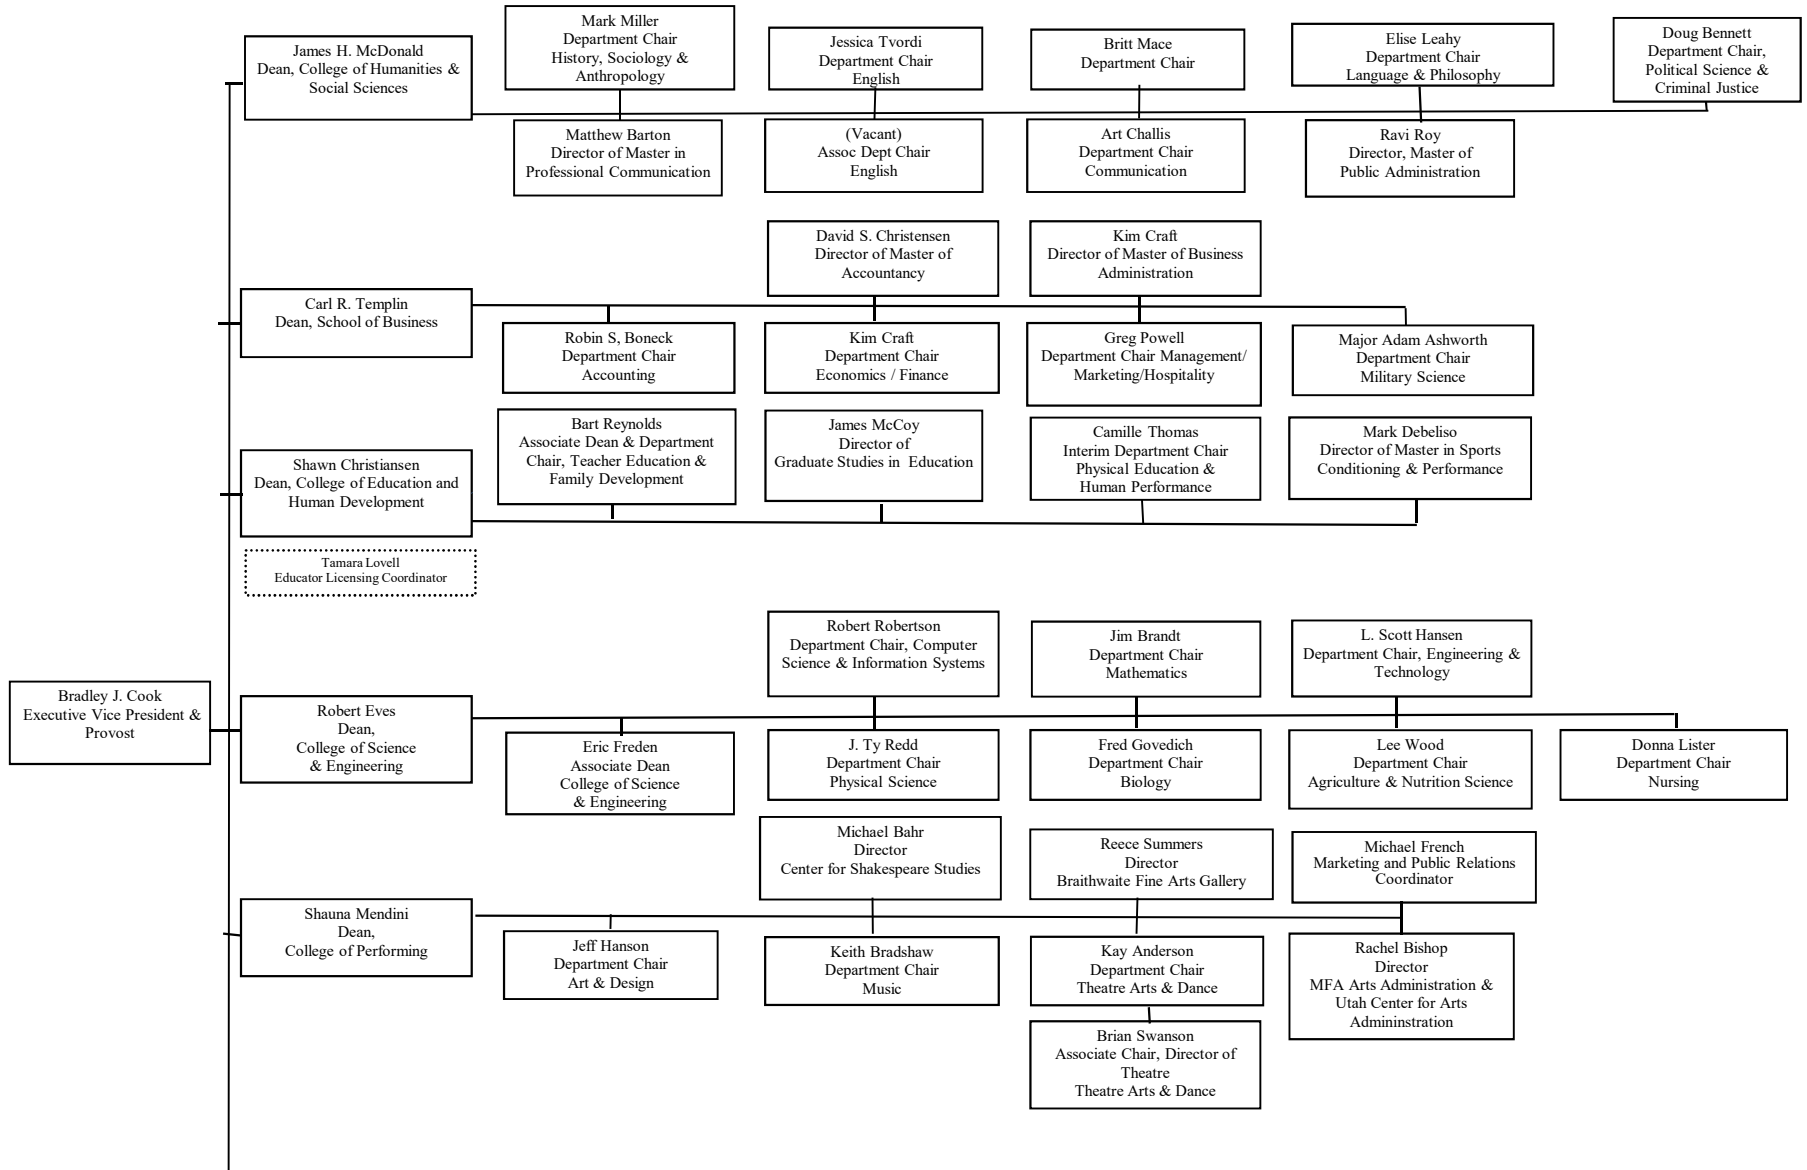

Southern Utah University
2016-17 Executive Vice President & Provost Organizational Chart
Attachment B

Southern Utah University
2016-17 Executive Vice President & Provost Organizational Chart
Attachment B