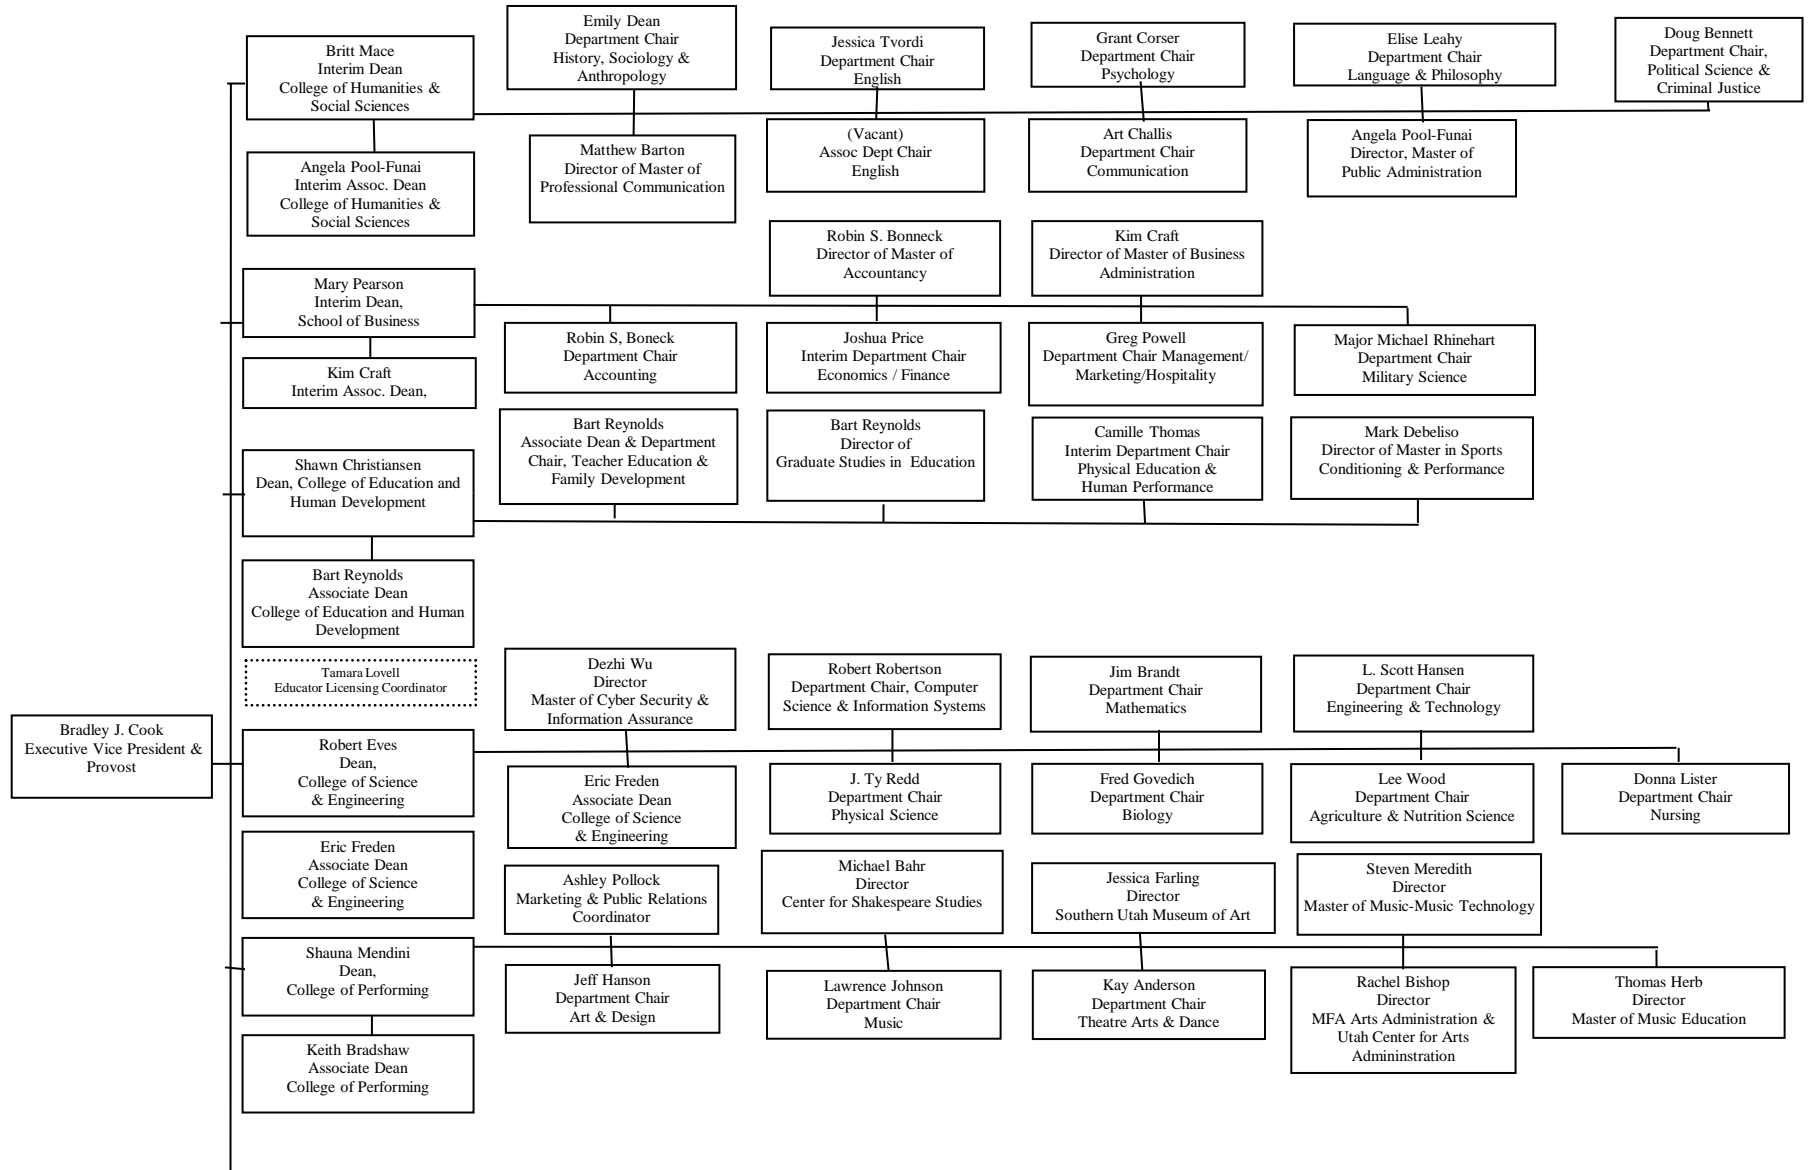

Southern Utah University
2017-18 Executive Vice President & Provost Organizational Chart
Attachment B

Southern Utah University
2017-18 Executive Vice President & Provost Organizational Chart
Attachment B