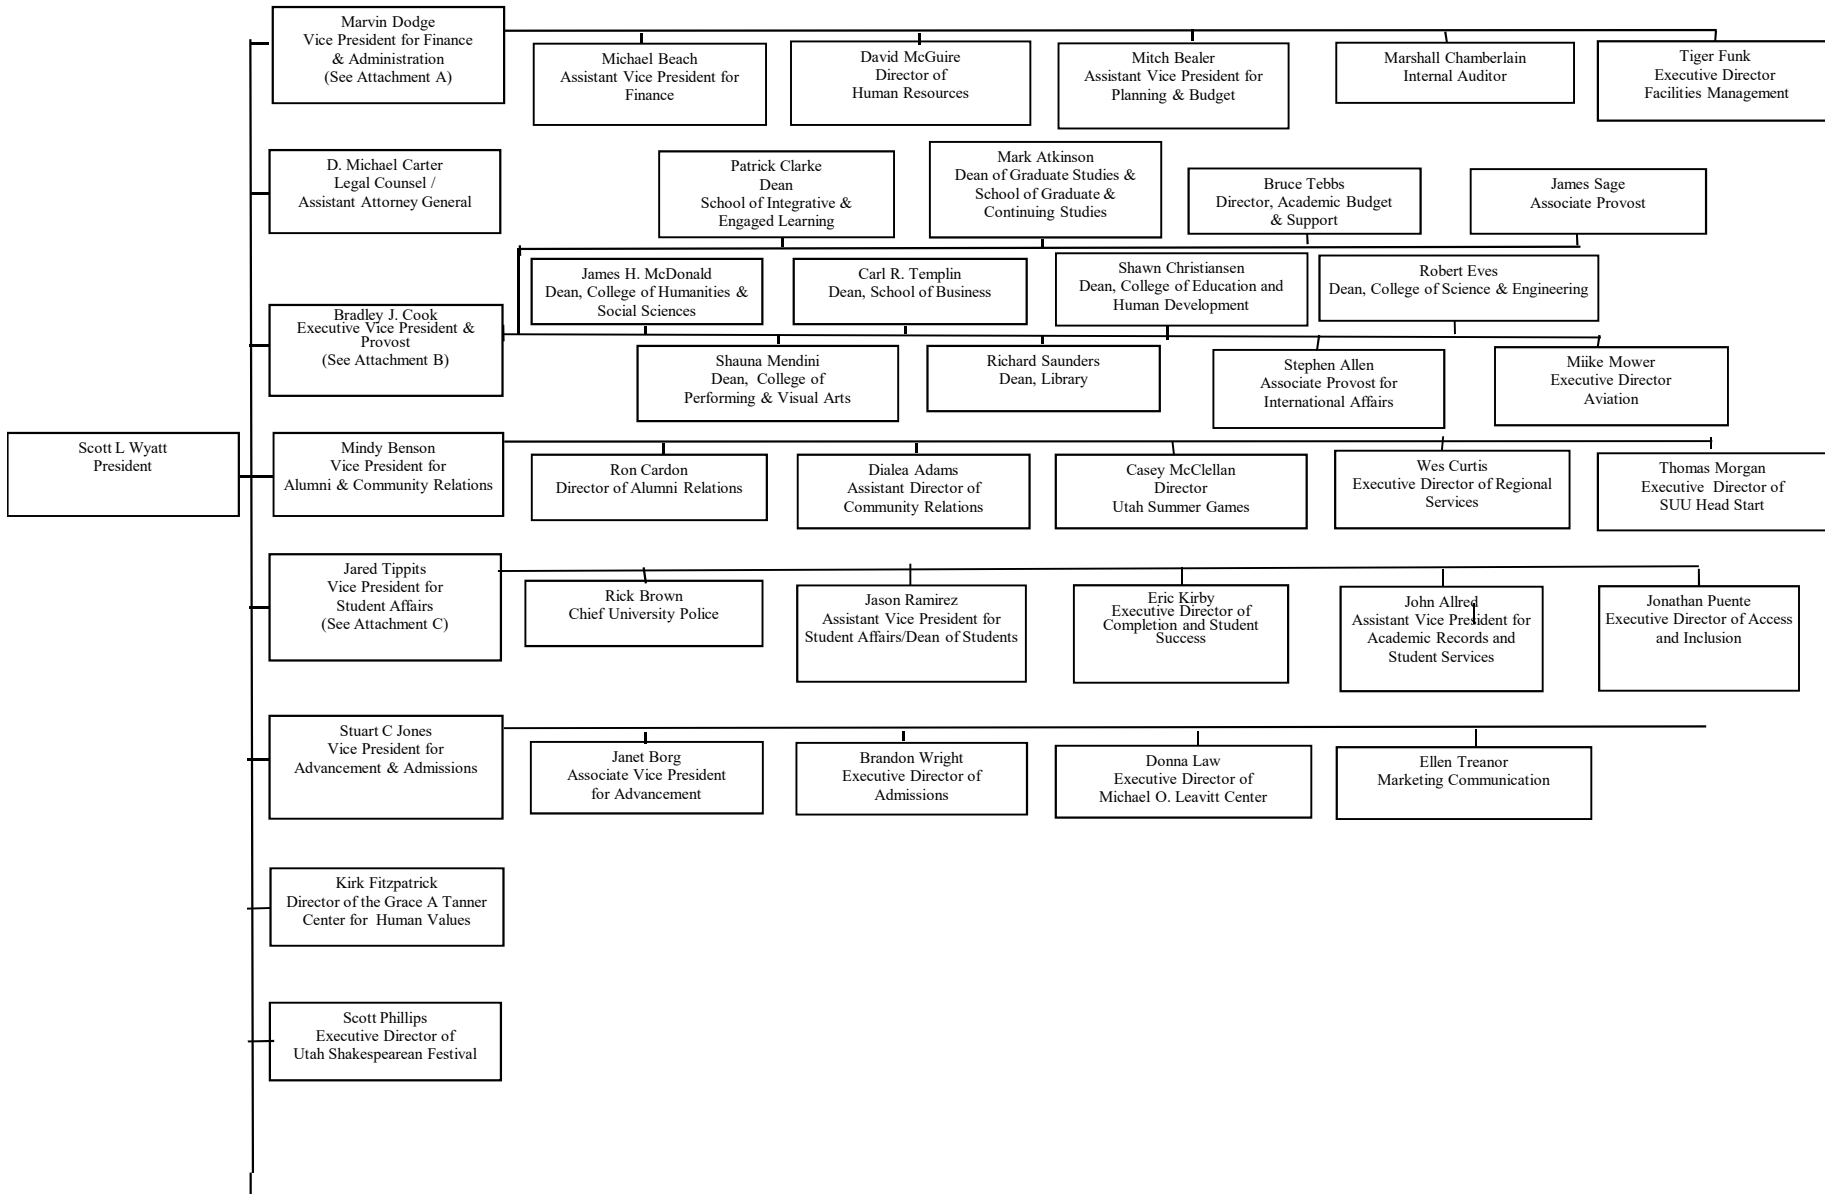

Southern Utah University 2016-17 Administrative Organizational Chart

Southern Utah University 2016-17 Administrative Organizational Chart