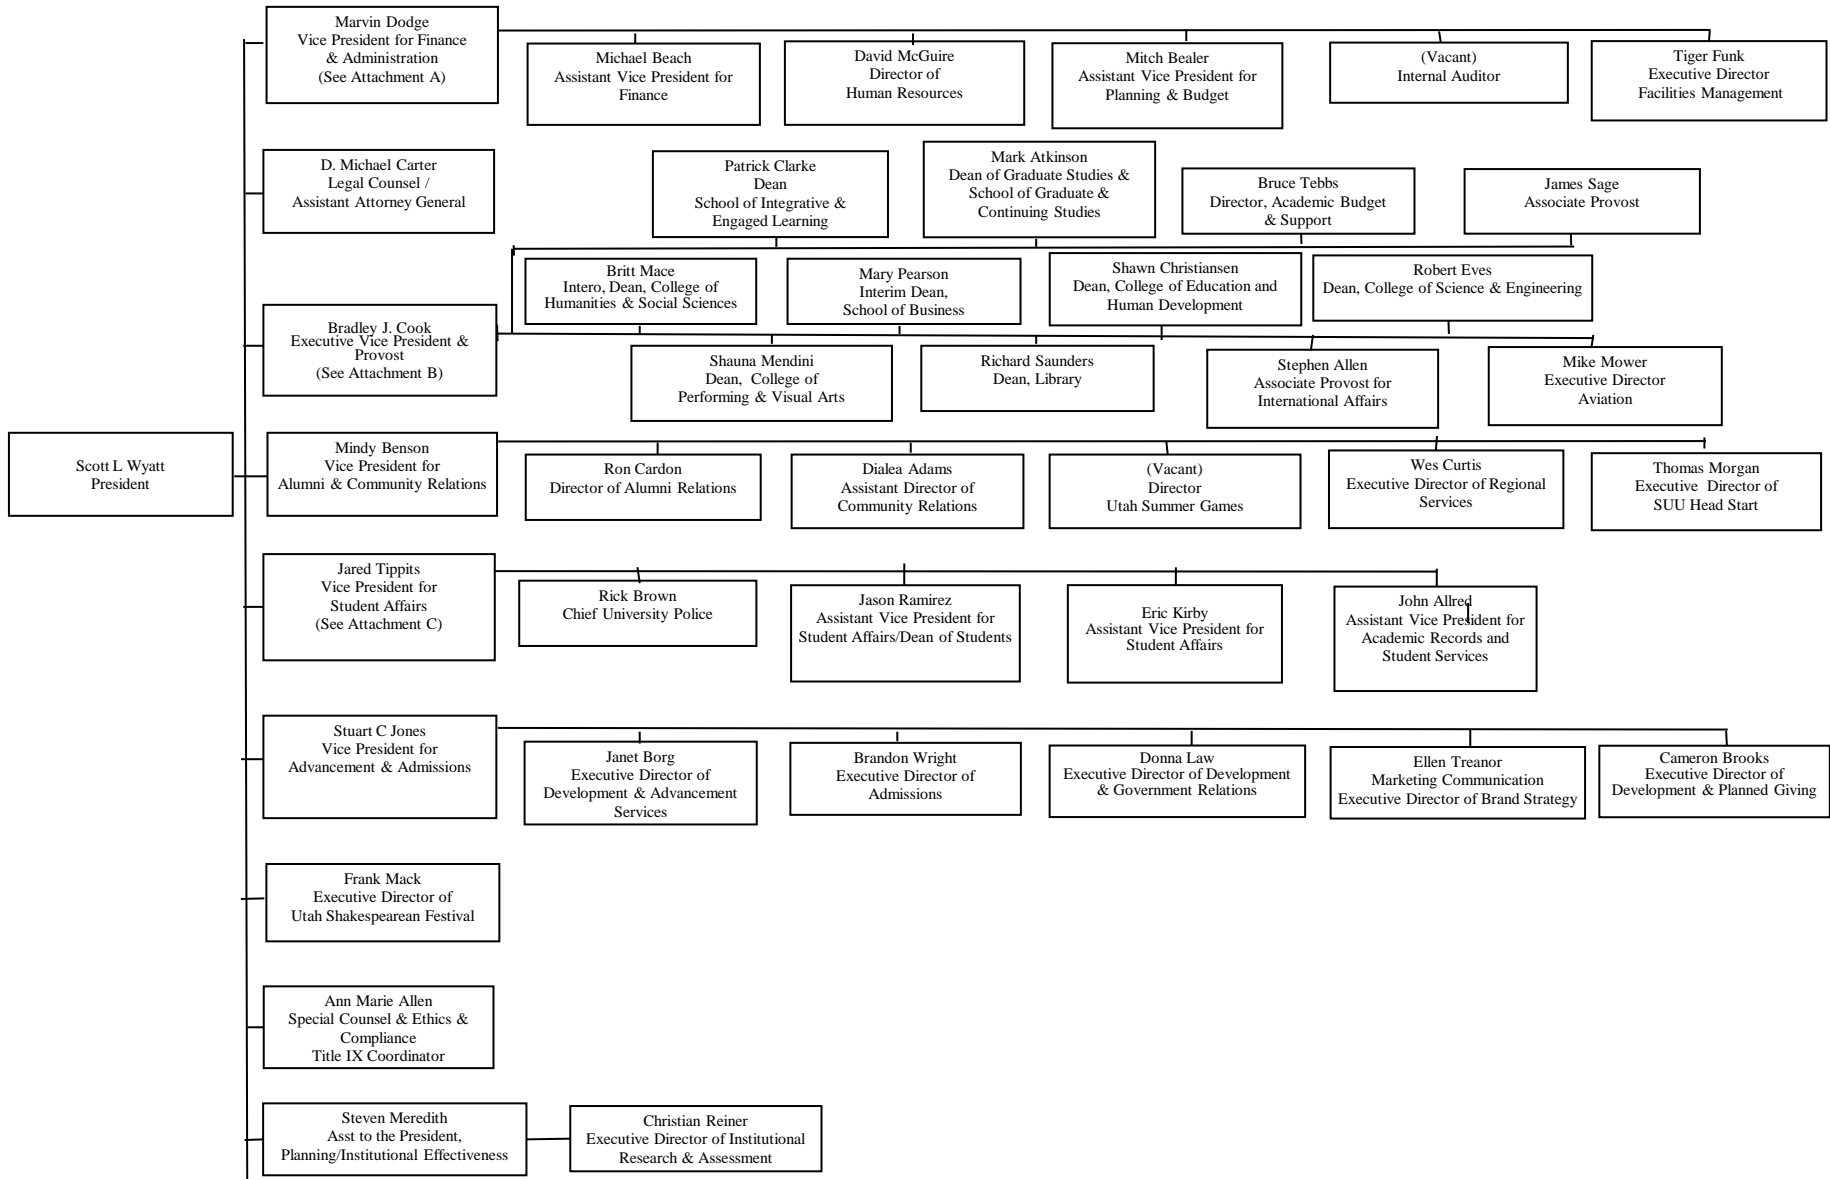

Southern Utah University 2017-18 Administrative Organizational Chart

Southern Utah University 2017-18 Administrative Organizational Chart